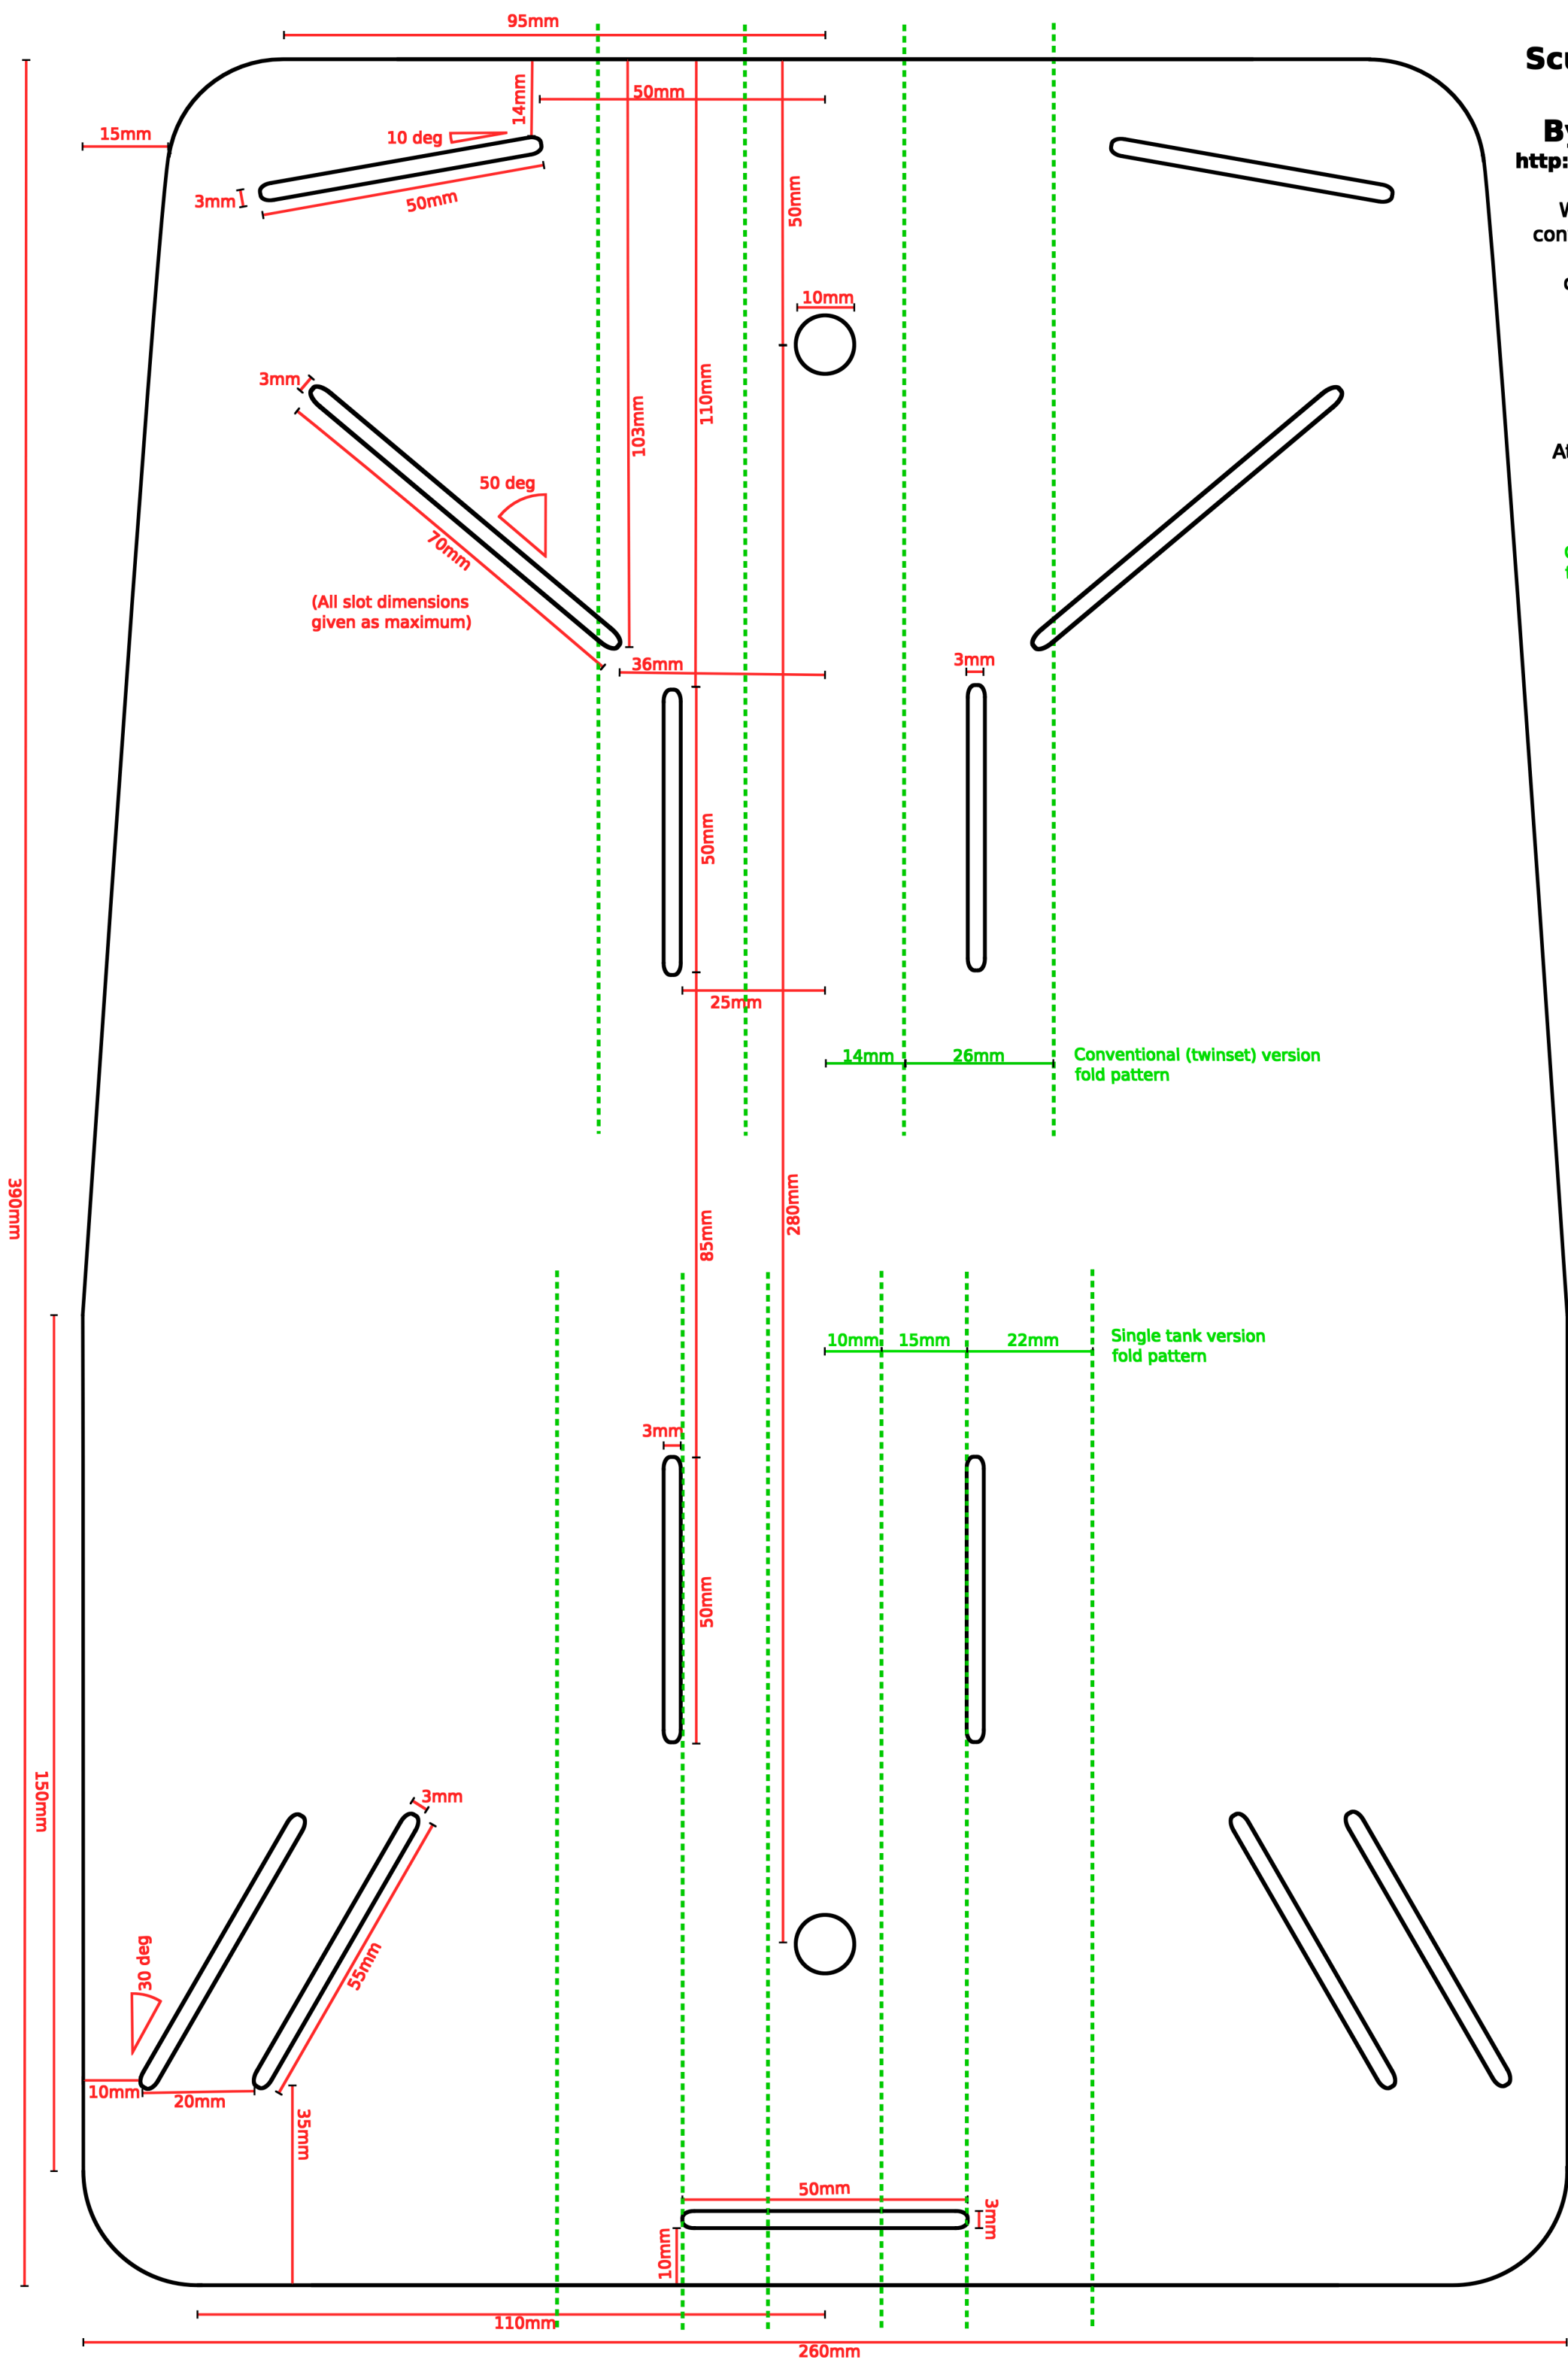

Scuba Backplate

By Huw Porter
<http://www.huwporter.com>

With fold patterns for
conventional configuration
- or -
dediated single tank
configuration

Creative commons

Attribution-Share Alike

Conventional (twinsset)
fold pattern

Conventional (twinsset) version
fold pattern

Single tank version
fold pattern

Single tank version
fold pattern